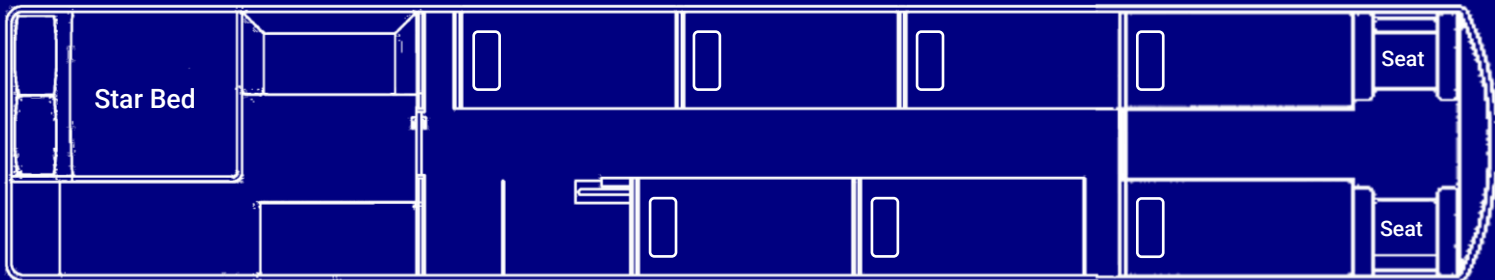

ROAD★BE)z^zz^z

**DOUBLE-DECKER
14 BERTH**

Double-Decker 14 Berth

Max Capacity: 14 bunks

This superior 14 berth double decker is available as a regular 14 bunk configuration with a rear lounge and small upper front seating area with 2 individual sofa seats. This bus can also be a "Star Bus / Artist Bus" by converting the rear lounge to the Star Bedroom (see photo). The front 4 bunks can also be removed to create an extra lounge and create additional living space. That option would then make the bus a 10 berth with front lounge and rear lounge.

Upstairs we have:

- Rear lounge area with LED backlit TV, multimedia system, iPhone/iPad connectivity, Bose surround system, small fridge
- Doors to separate bunk areas from the lounges
- All bunks are made up with high thread count, luxury bed linen and utilise memory foam mattresses

Rear Lounge Configured as Star Bedroom/Artist Bedroom

ROAD★BED_z^z^z

ROAD★BE)z^zz^z

ROAD★BED_z^z^z

ROAD★BED_z^z_z

ROAD★BED_z^z^z

14 Bunk Layout options

Upstairs (without Star Bedroom)

Layout 1

Upstairs (with Star Bedroom, No Lounge)

Layout 2

Downstairs

ROAD BEDzzz Ltd.

Derek@roadbedzzz.co.uk

07708 273200

www.roadbedzzz.co.uk