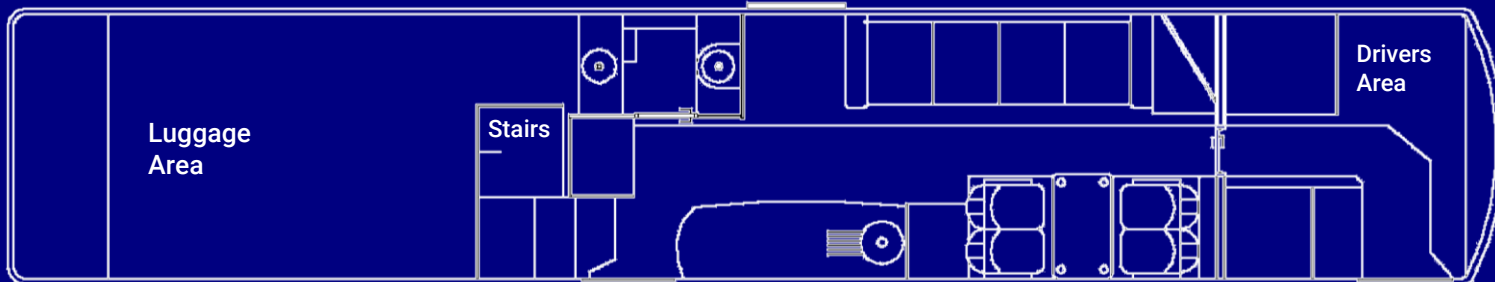

ROAD★BE)z^zz^z

**DOUBLE-DECKER
14 BERTH**

Double-Decker 14 Berth

Max Capacity: 14 bunks

This superior 14 berth double decker is available as a regular 14 bunk configuration with a rear lounge and small upper front seating area with 2 individual sofa seats. This bus can also be a "Star Bus / Artist Bus" by converting the rear lounge to the Star Bedroom (see photo). The front 4 bunks can also be removed to create an extra lounge and create additional living space. That option would then make the bus a 10 berth with front lounge and rear lounge.

Layout 1

Upstairs (with Star Bedroom, No Lounge)

Layout 2

Downstairs

ROAD BEDzzz Ltd.

Derek@roadbedzzz.co.uk

07708 273200

www.roadbedzzz.co.uk