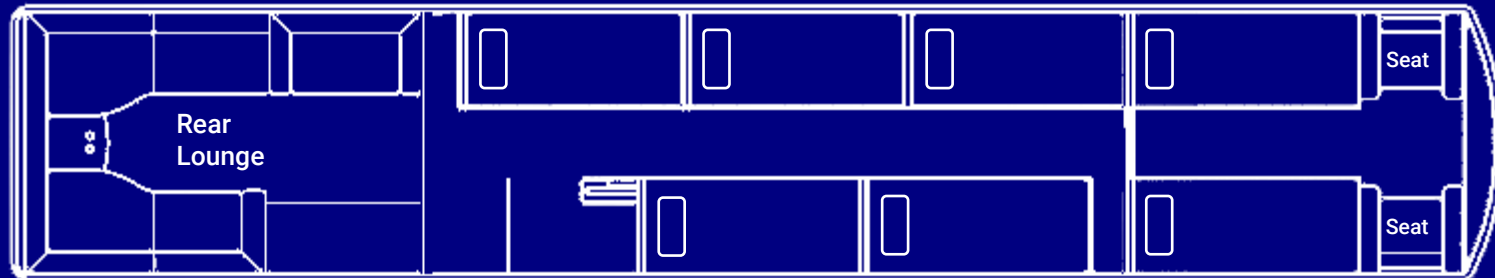

ROAD★BE)z^zz^z

**DOUBLE-DECKER
14 BERTH**

Double-Decker 14 Berth

Max Capacity: 14 bunks

This superior 14 berth double decker is available as a regular 14 bunk configuration with a rear lounge and small upper front seating area with 2 individual sofa seats. This bus can also be a "Star Bus / Artist Bus" by converting the rear lounge to the Star Bedroom (see photo). The front 4 bunks can also be removed to create an extra lounge and create additional living space. That option would then make the bus a 10 berth with front lounge and rear lounge.

Upstairs we have:

- Rear lounge area with LED backlit TV, multimedia system, iPhone/iPad connectivity, Bose surround system, small fridge
- Doors to separate bunk areas from the lounges
- All bunks are made up with high thread count, luxury bed linen and utilise memory foam mattresses

Rear Lounge Configured as Star Bedroom/Artist Bedroom

ROAD★BED_z^z^z

ROAD★BE)z^zz^z

ROAD★BED_z^z^z

ROAD★BED_z^z_z

ROAD★BED_z^z^z

14 Bunk Layout options

Upstairs (without Star Bedroom)

Layout 1

Upstairs (with Star Bedroom, No Lounge)

Layout 2

Downstairs

ROAD BEDzzz Ltd.

Derek@roadbedzzz.co.uk

07708 273200

www.roadbedzzz.co.uk